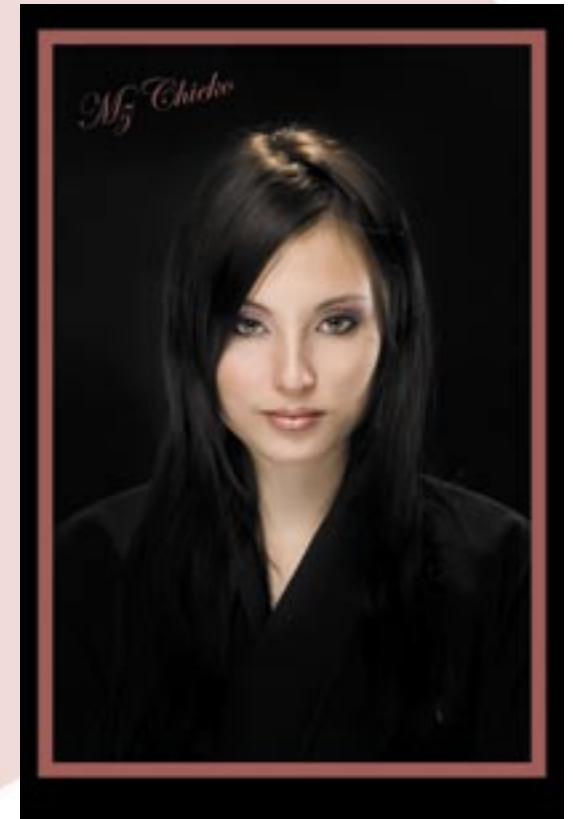

VALENTINE'S DAY PACKAGES

Three Image Folio

10x10 Leather Bound Album

6x8 Coffee Table Book

Three Image 8x20 Wall Folios

8x8 Coffee Table Book

Paul Hayashi Photography
235 Kuahiwi Avenue
Wahiawa HI 96786
808.622.2346
e-mail: paul@hayashiphoto.net
www.hayashiphoto.com

VALENTINE'S DAY PACKAGES

Portrait Sessions

Basic Studio: Two Outfits, half hour to 45 minutes with a variety of closeups and 3/4 length portraits in the studio.
\$75

Intermediate Studio: Three to four outfits, hour half to two hour session in the studio, variety of closeup, 3/4 and full length images.
\$145